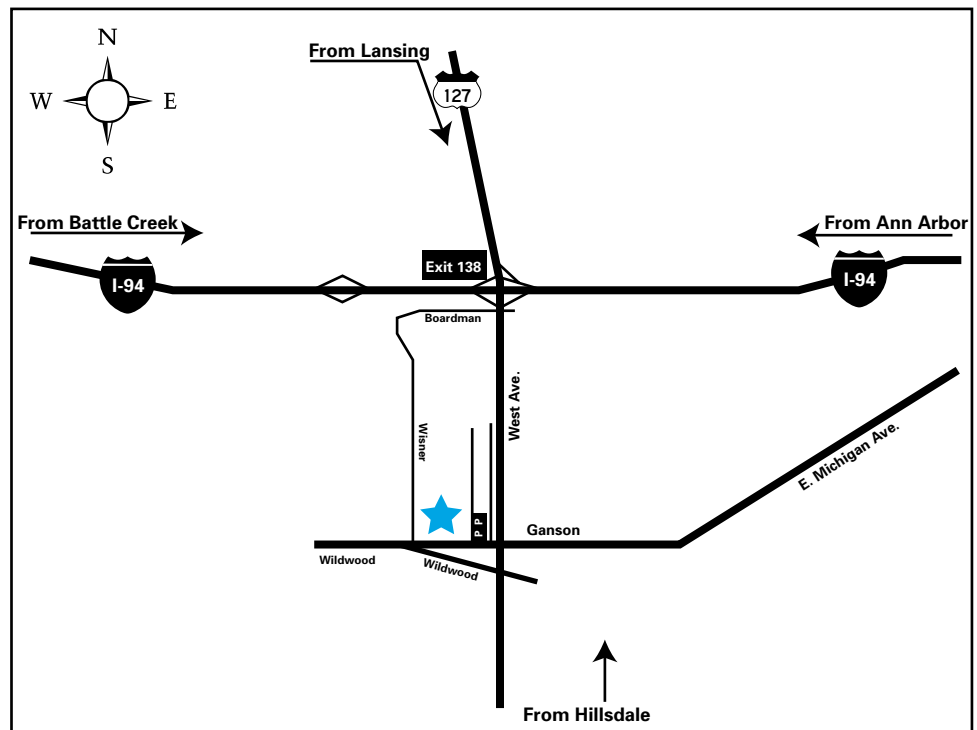

DIRECTIONS TO OUR LOCATION

From the North: Take US-127 south to Jackson. Continue straight under the US-127 and I-94 overpass. US-127 becomes West Ave. Follow West Ave. to Ganson Street. Turn right (west) on Ganson. We are on the right side just before the next traffic light (Wisner St.)

From the South: Take M-50/US-127 north to I-94 west. Follow I-94 west to exit 138 and turn left. Continue straight under the US-127 and I-94 overpass. US-127 becomes West Ave. Follow West Ave. to Ganson Street. Turn right (west) on Ganson. We are on the right side just before the next traffic light (Wisner St.)

From the East: Follow I-94 west to exit 138 and turn left. Continue straight under the US-127 and I-94 overpass. US-127 becomes West Ave. Follow West Ave. to Ganson Street. Turn right (west) on Ganson. We are on the right side just before the next traffic light (Wisner St.)

From the West: Follow I-94 east to exit 138 and turn right. You are now on West Ave. Follow West Ave to Ganson Street. Turn right (west) on Ganson. We are on the right side just before the next traffic light (Wisner St.)

Jackson Office

1116 W. Ganson

Jackson, MI 49202

877.TLC.TIME (877.852.8463)

Located on the corner of Ganson Street and Wisner Street.

Take a Closer Look®

TLC
EYECARE & LASER CENTERS

877.TLC.TIME (877.852.8463) • www.tlceyecare.com

Locations include: Adrian • Ann Arbor • Battle Creek • Bellevue • Big Rapids • Bryan
Chelsea • Farmington Hills • Jackson • Kalamazoo • Lansing • Sandusky • Toledo